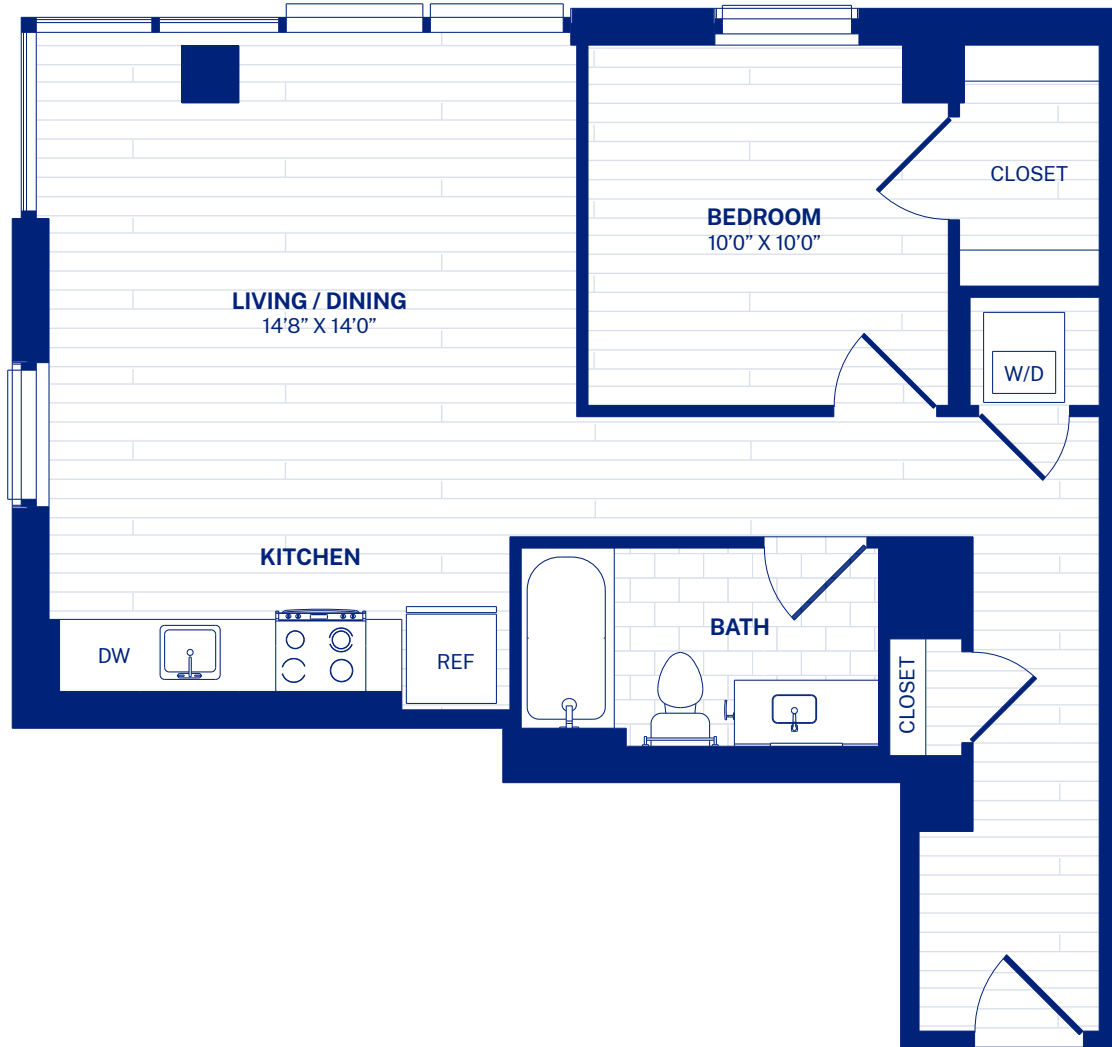

RIVERPOINT.

C3

1 BEDROOM / 1 BATH
676 SF

Date Available:

Floor:

Residence Number:

Rent:

TERRACE
(ON FLOOR 3)

Elevations and floor plans are artist's renderings and are shown for illustration purposes only. All square feet are approximate only.

Pursuant to the District of Columbia Inclusionary Zoning program, income restricted units are available at this development. Please contact the Department of Housing and Community Development at www.dhcd.dc.gov regarding the availability of such units and requirements for registration in the Inclusionary Zoning program.